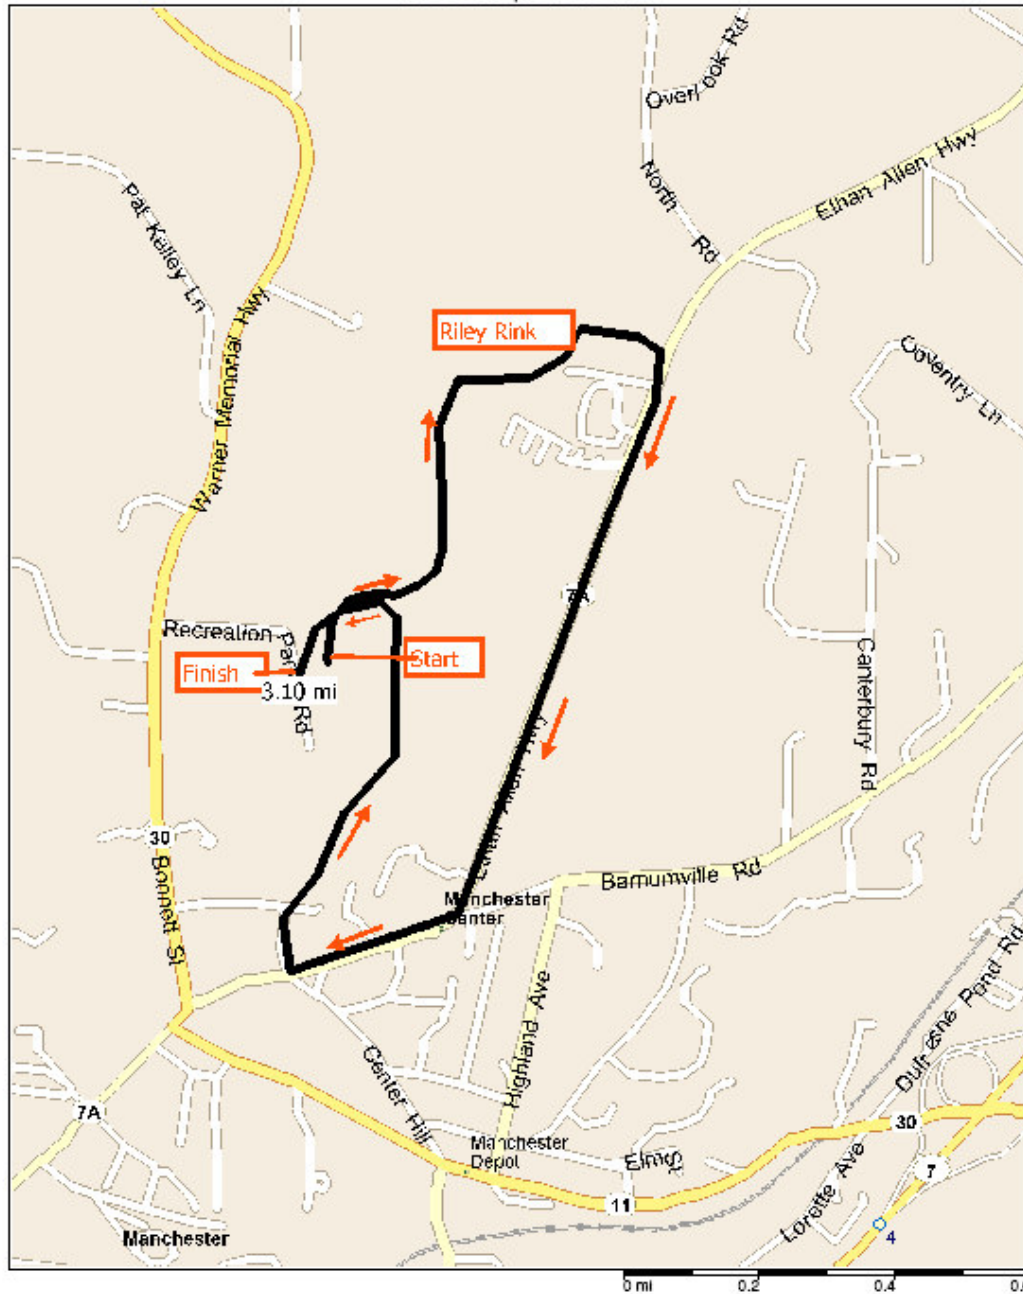

2008 Mapleleaf 5K

Copyright © 1998-2004 Microsoft Corp. and/or its suppliers. All rights reserved. <http://www.microsoft.com/streets/>
 © Copyright 2003 by Geographic Data Technology, Inc. All rights reserved. © 2004 NAVTEQ. All rights reserved. This data includes information taken with permission from Canadian authorities © Her Majesty the Queen in Right of Canada.

Elevation Profile

Total climb: 87 feet / 27 m
 Total elevation change: 179 feet / 55 m