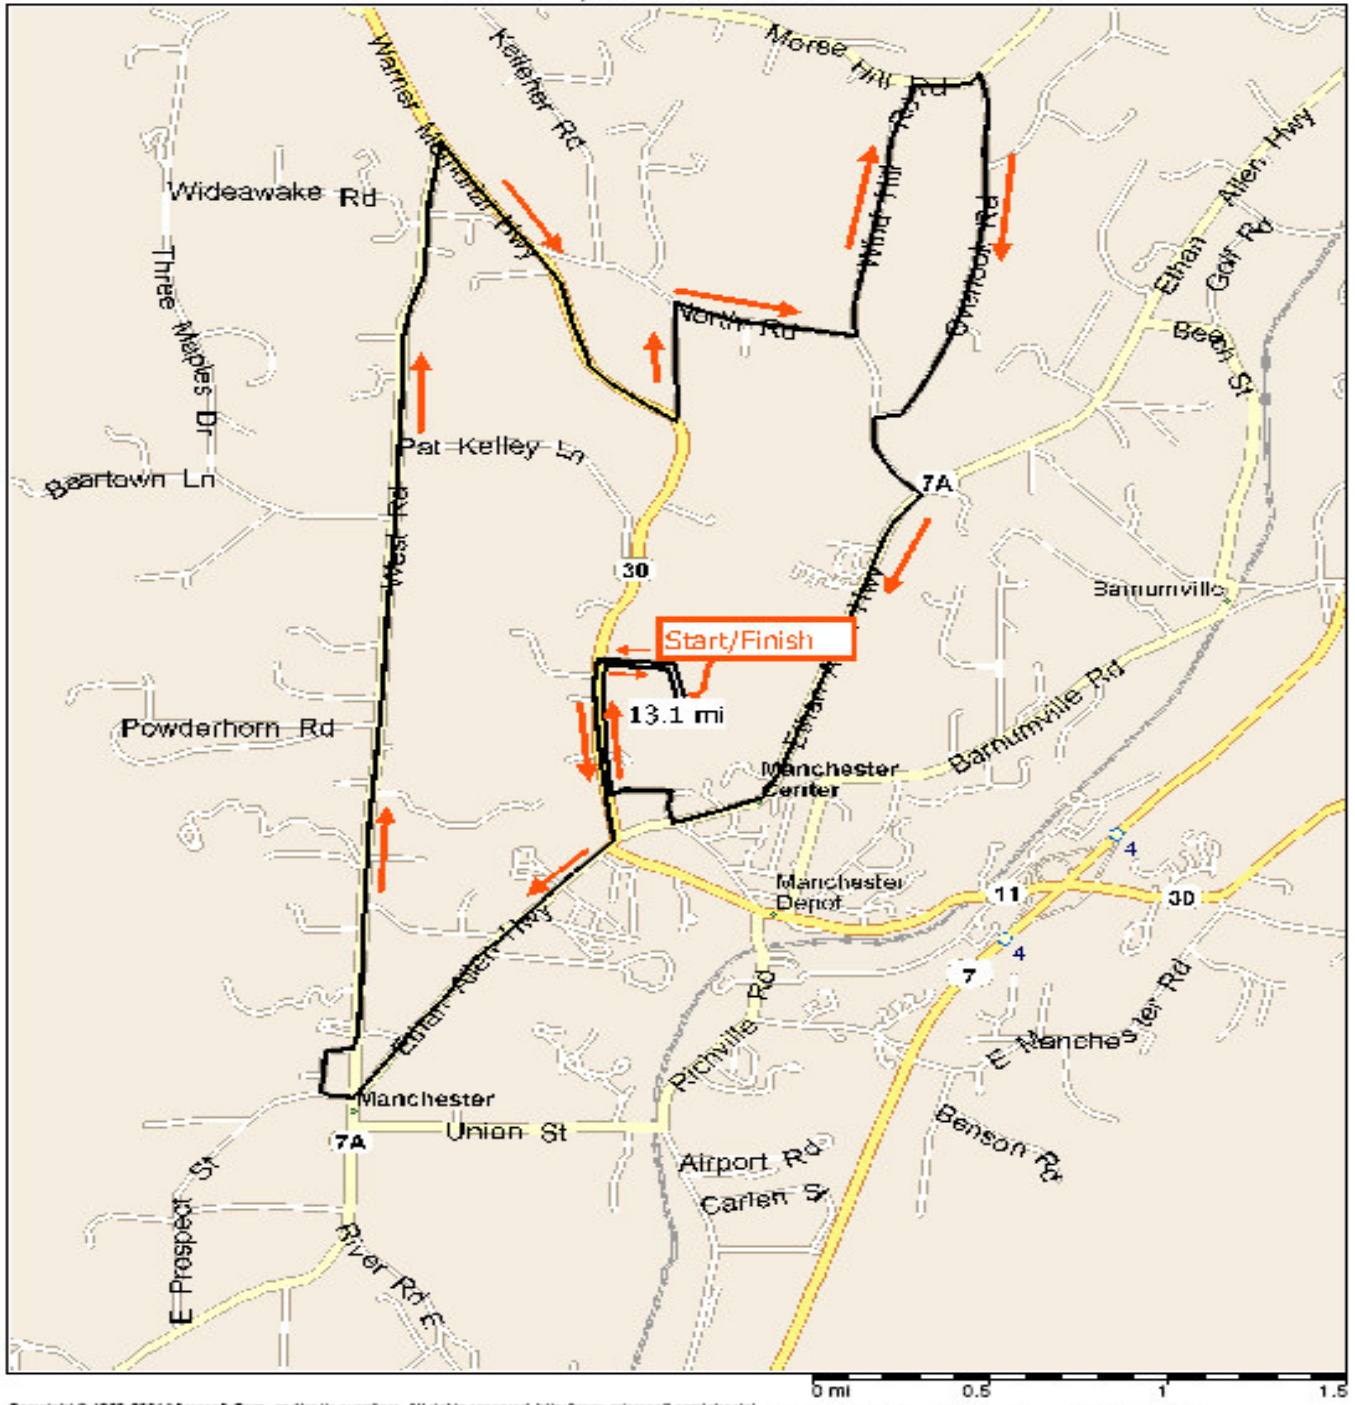

# 2008 Mapleleaf Half Marathon

Copyright © 1988-2004 Microsoft Corp. and/or its suppliers. All rights reserved. <http://www.microsoft.com/strata/>

## Elevation Profile

Total climb: 816 feet / 249 m  
 Total elevation change: 1631 feet / 497 m